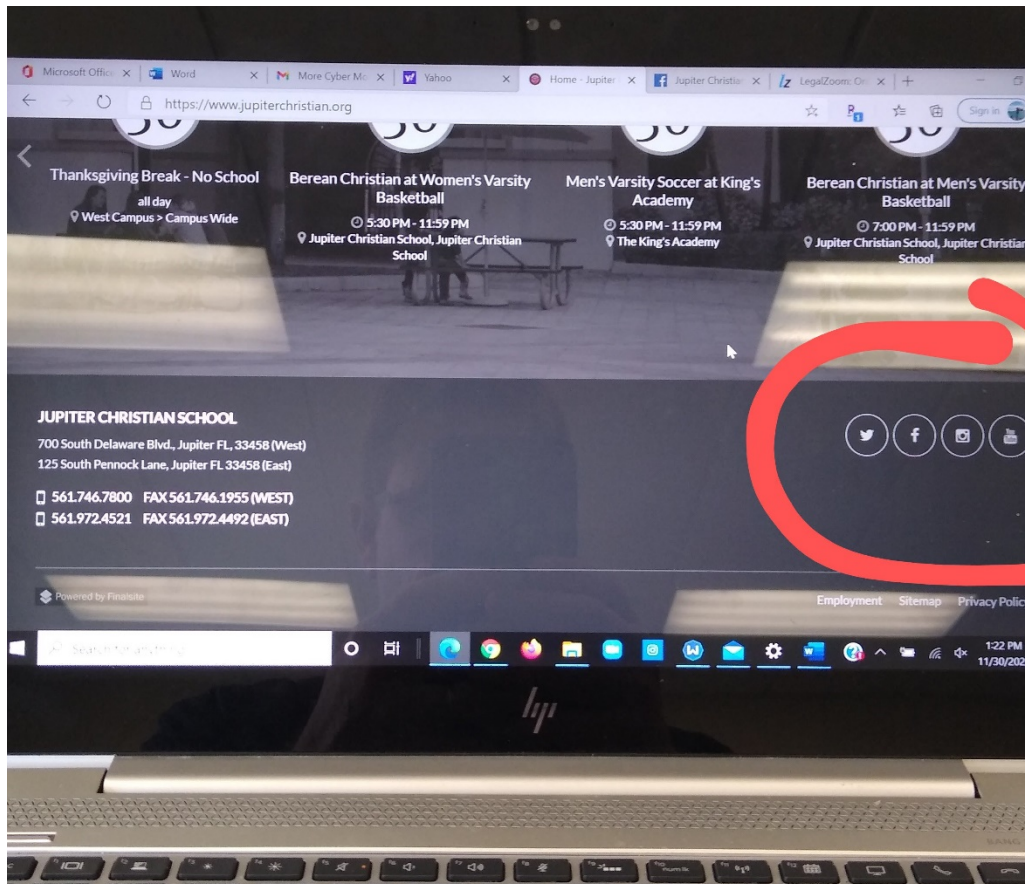

To view the JCS Christmas Live Feed via Facebook:

- Go to [www.jupiterchristian.org](http://www.jupiterchristian.org)
- Navigate/scroll to the bottom the home page
- On the lower right corner, you will see the [FACEBOOK](#) logo (or click on Blue Words)

- Click on the logo and scroll down to the Videos section on the left side of the JCS Facebook page
- Or just click [here](#) to go to Video Section
- The Video section will show there is a LIVE feed. Click on that and then stream through a projector.